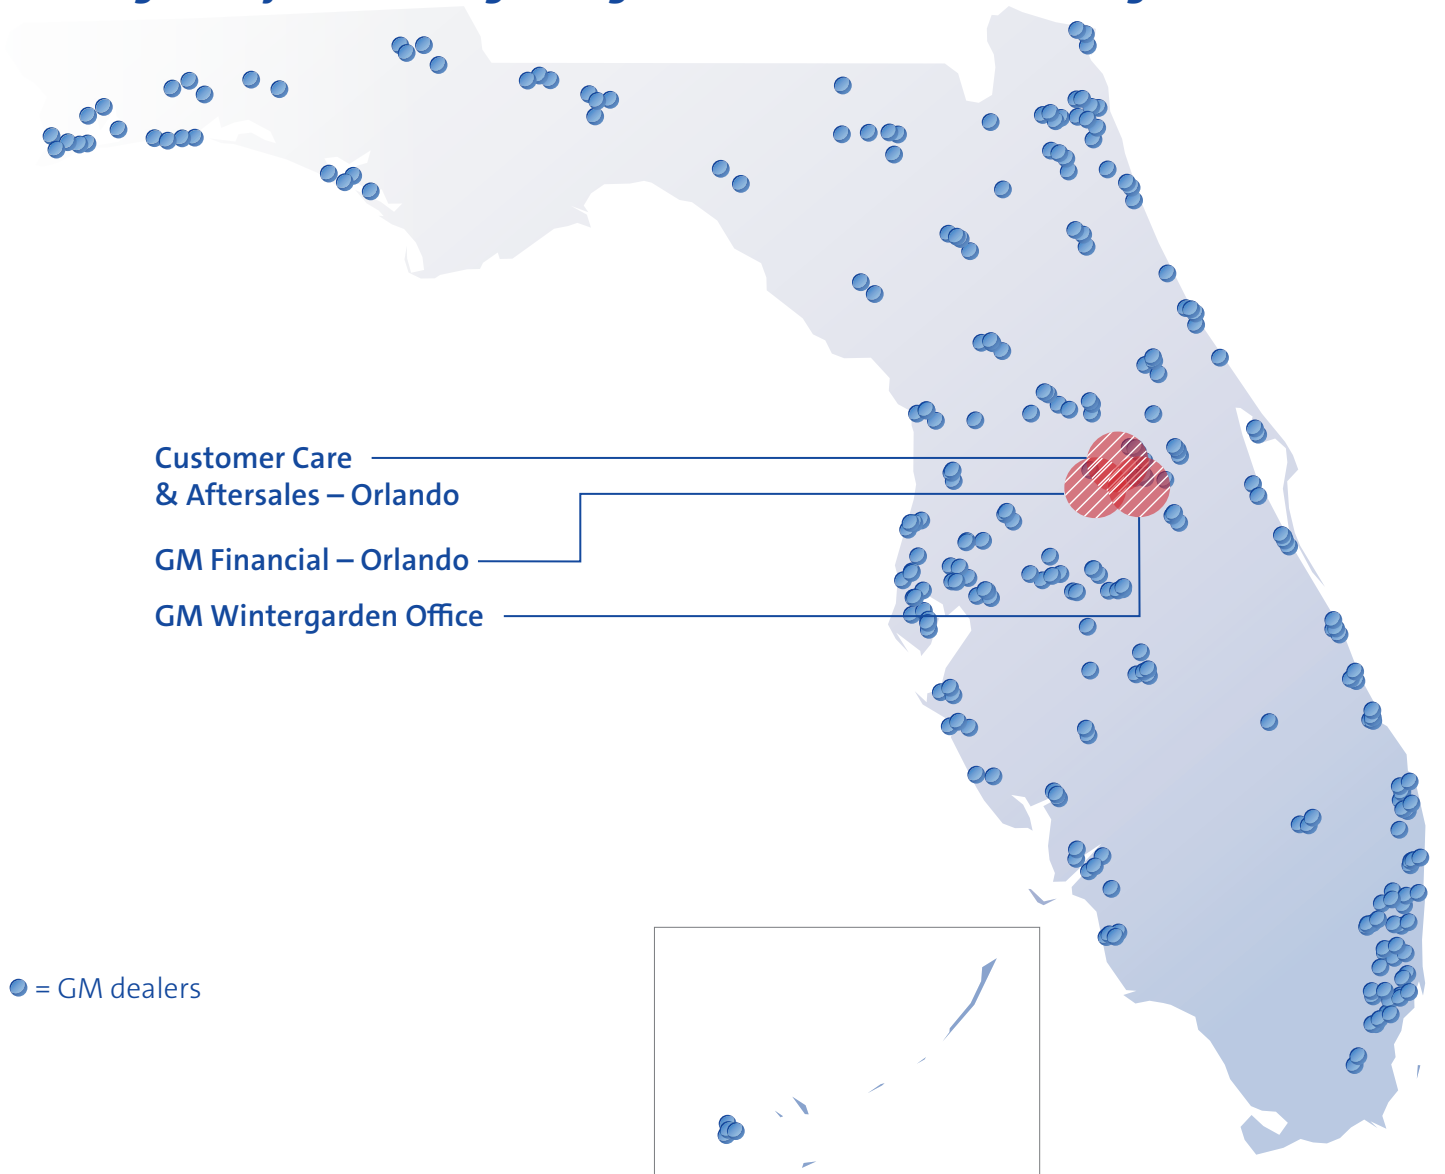

WE ARE FLORIDA STRONG.

Creating more jobs. Building stronger communities. Contributing to a better Florida.

$862,455
IN CHARITABLE DONATIONS
to Florida since 2008

88
SUPPLIERS ACROSS FL
with $93 million spent on Florida suppliers every year

202,171
TOTAL DELIVERIES IN 2016
and over 2,600,276 GM vehicles currently registered in Florida

175
DEALERS IN FL
with approximately 10,000 employees