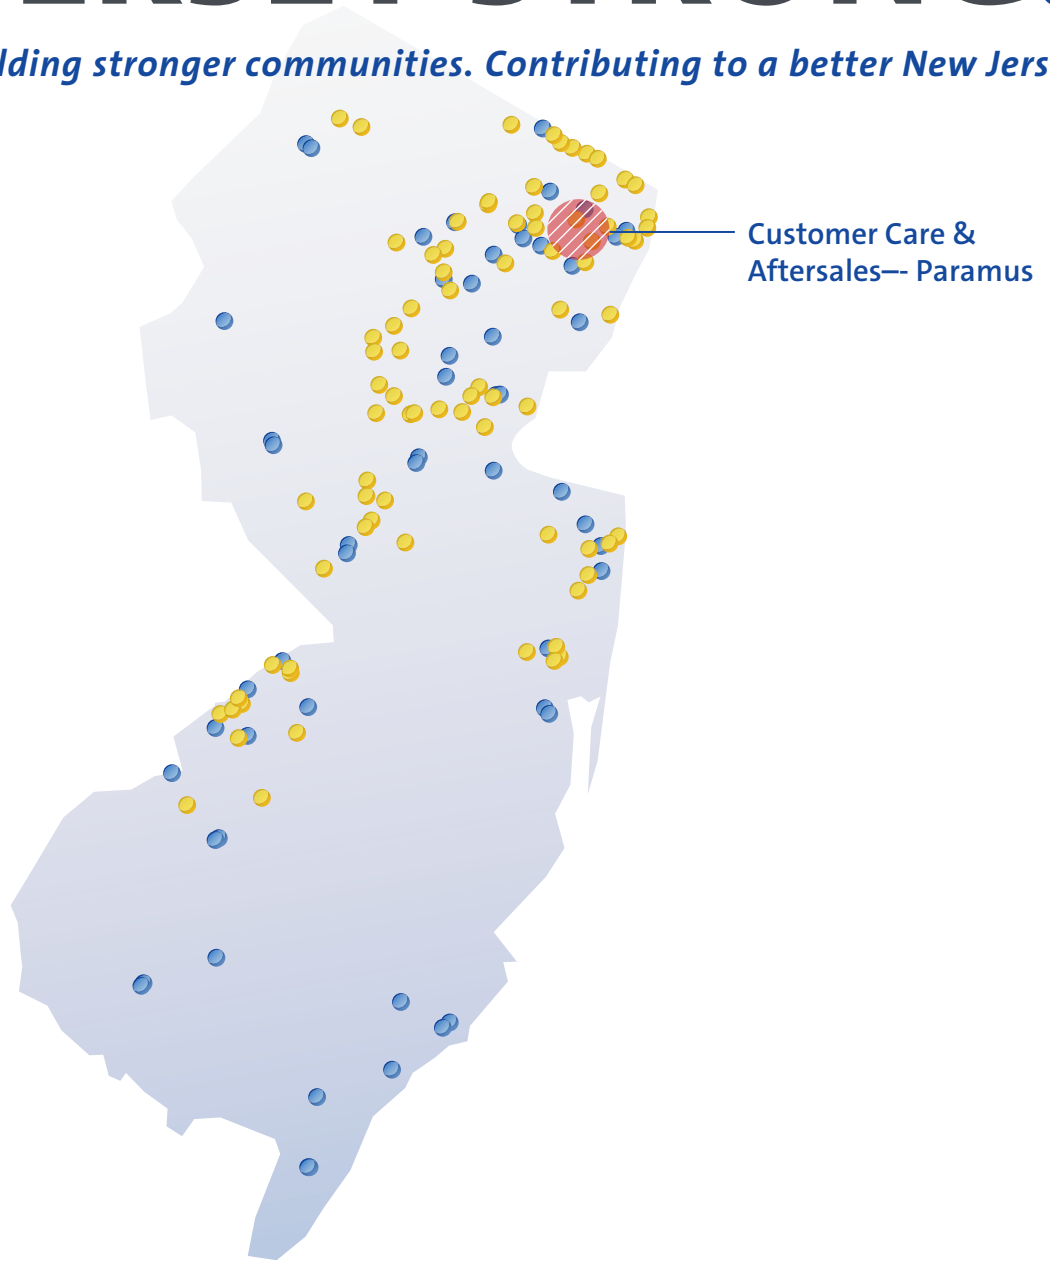

WE ARE NEW JERSEY STRONG.

Creating more jobs. Building stronger communities. Contributing to a better New Jersey.

$427,259
IN CHARITABLE DONATIONS
to New Jersey since 2008

104
SUPPLIERS ACROSS NJ
with $261 million spent on
New Jersey suppliers every year

6,569
RETIREES IN
NEW JERSEY

72,087
TOTAL DELIVERIES IN 2016
and over 981,569 GM vehicles
currently registered in New Jersey